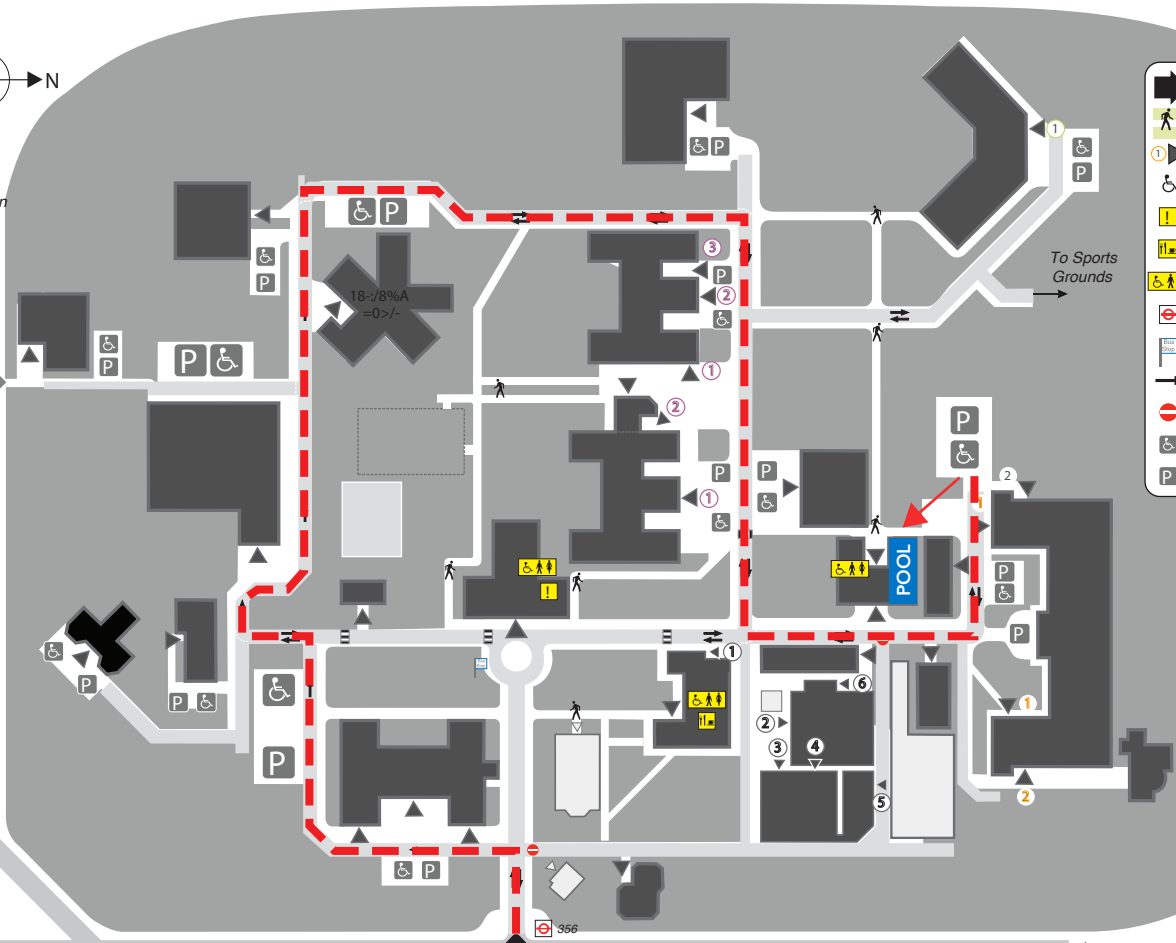

### Key

-  Site Entrance
-  Footpaths
-  Building Entrances
-  Disabled Access
-  Information
-  Restaurant
-  Toilets
-  Bus Stops
-  Intersite Bus Stop
-  Traffic Flow
-  No Entry
-  Disabled Parking
-  Visitor Parking

119  
194  
198

To West Wickham

356

**MONKS ORCHARD**

To Elmers End and Edén Park